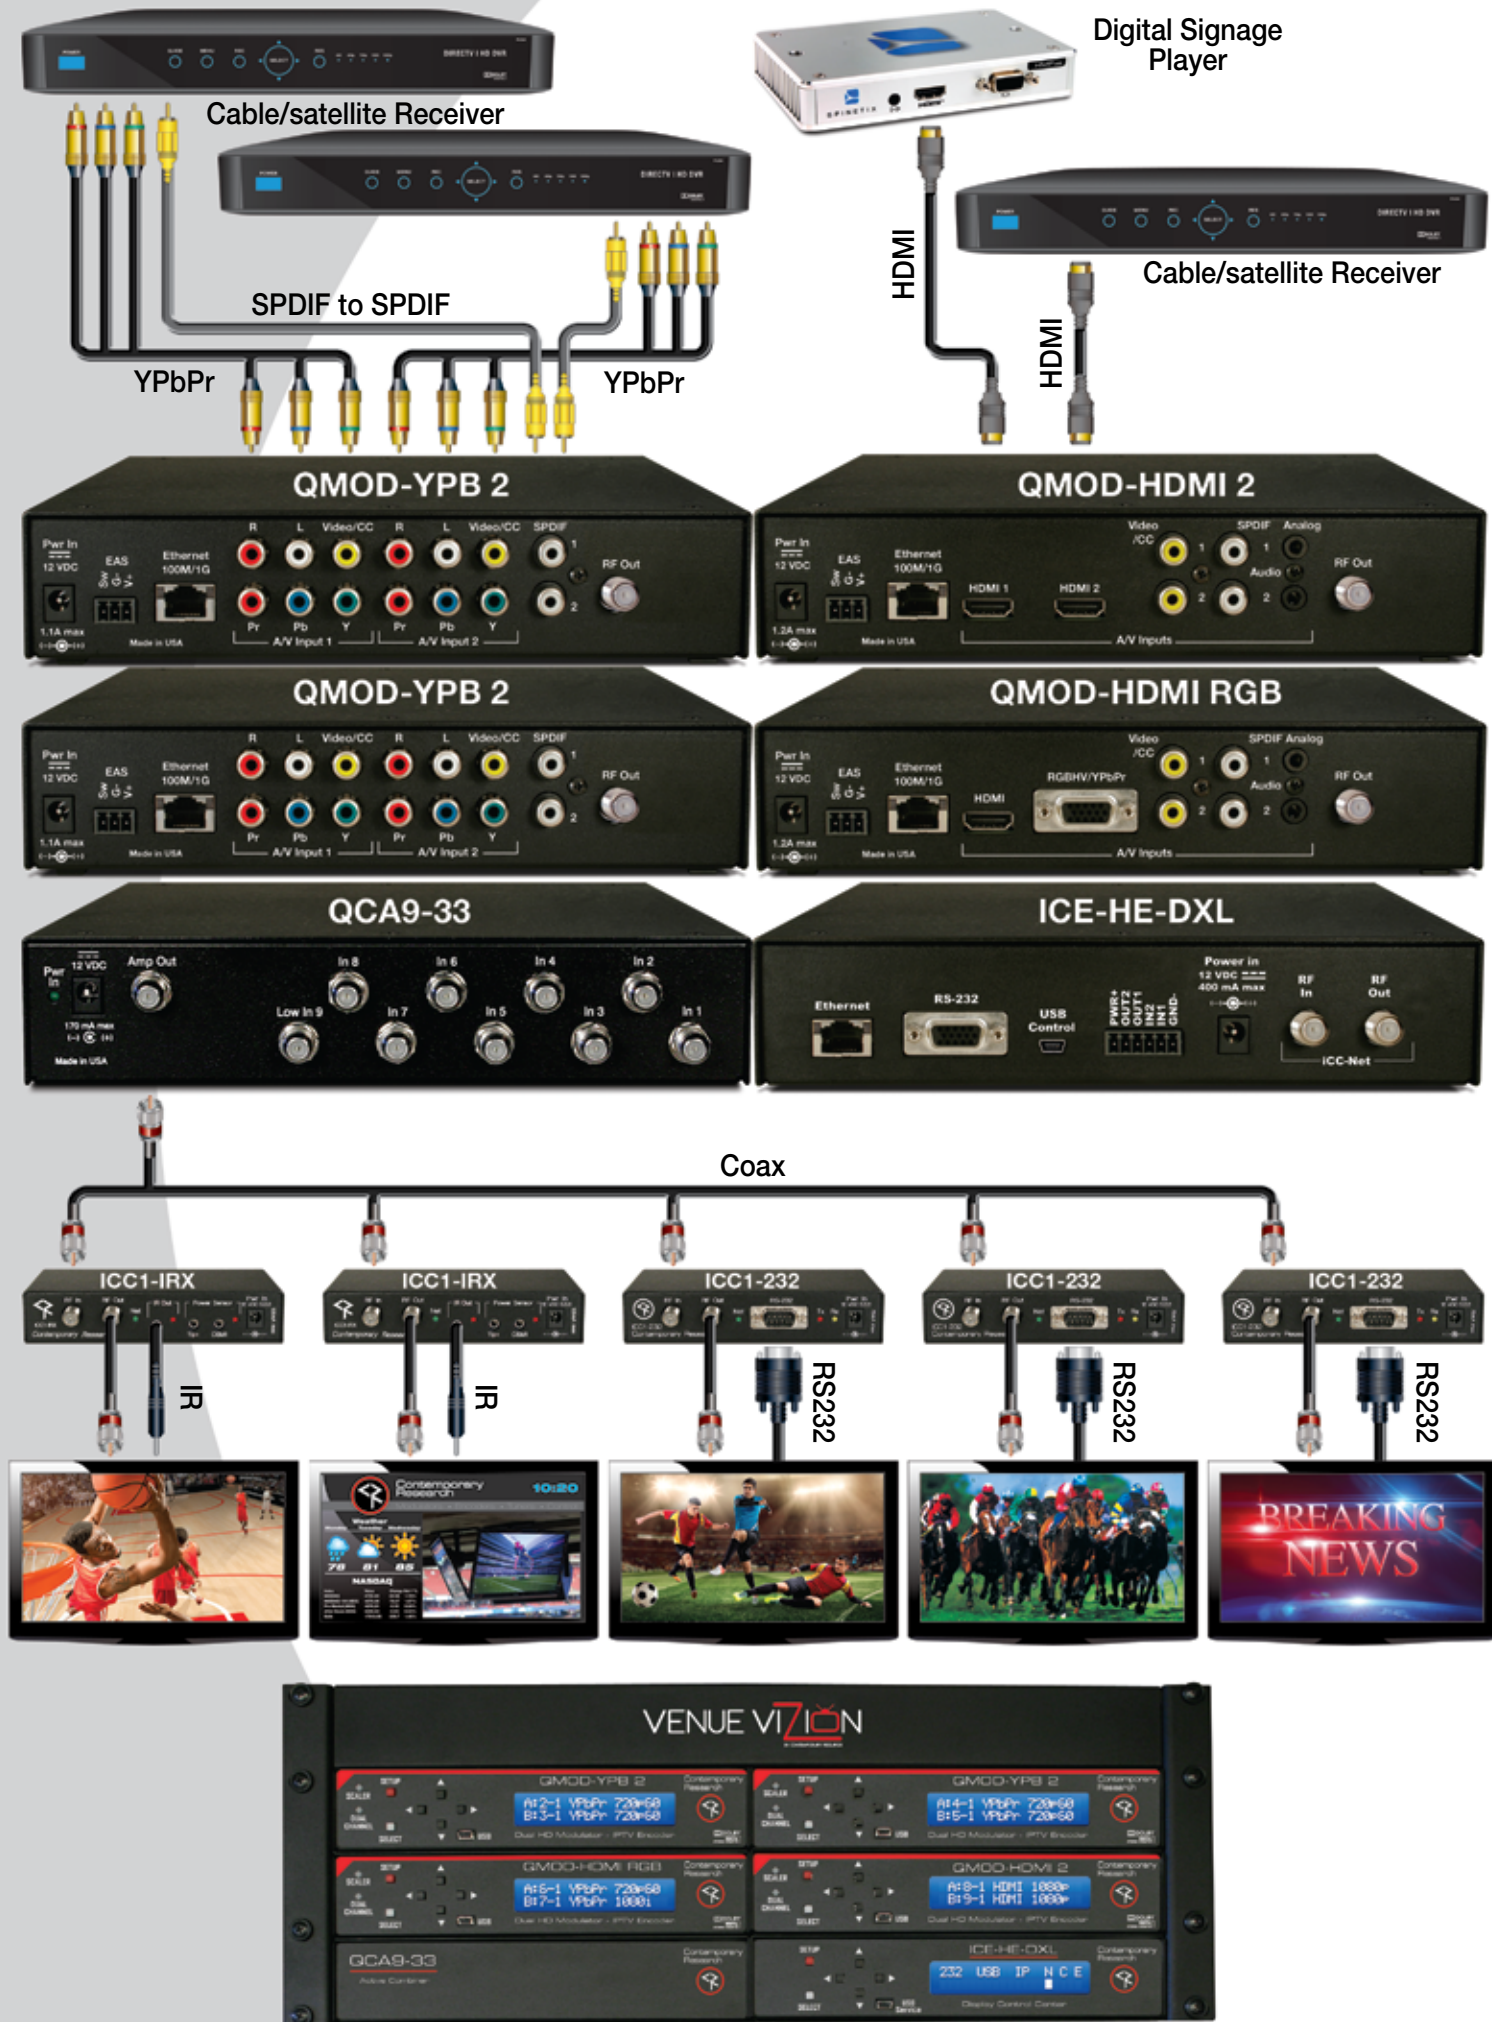

HDTV DISTRIBUTION AND TV CONTROL SYSTEM

www.venuevizion.com

VENUE VIZION

BY CONTEMPORARY RESEARCH

HDTV DISTRIBUTION & TV CONTROL SYSTEM

VENUE VIZION

BY CONTEMPORARY RESEARCH

Contemporary Research has been a leader in large-scale digital RF media and control technology for over 20 years. Focused on AV Integration, Contemporary Research is dedicated to providing integrators video distribution solutions that save time and money. Venue Vizion provides a simplified solution for HDTV distribution and control.

Distribution

Venue Vizion provides the ability to create multiple in-house channels of high-definition content from satellite or cable receivers, PCs, media players and other sources.

Control

Venue Vizion's RF Control Center hosts easy-to-use Web pages for control and sends commands over the same RF coax as the digital channels. With the included TV Controllers, multiple TVs and video walls can be commanded with the touch of a button.

Why Choose Venue Vizion?

Easy to Install - The system is rack ready, preset, and operational out-of-the-box with only a few steps taken by the user.

Easy to Adapt - While the system is pre-configured for simplicity, it is not limited in application. Five different models of QMODs can be specified, and IR and/or RS-232 controllers may be used. More TV controllers, tuner/controllers for projectors, modulators, RF combiners, amplifiers, and other components can be added at any time.

Easy to Use - With a PC, tablet, or smart phone, multiple users can access the DX Lite Web page for one-click control.